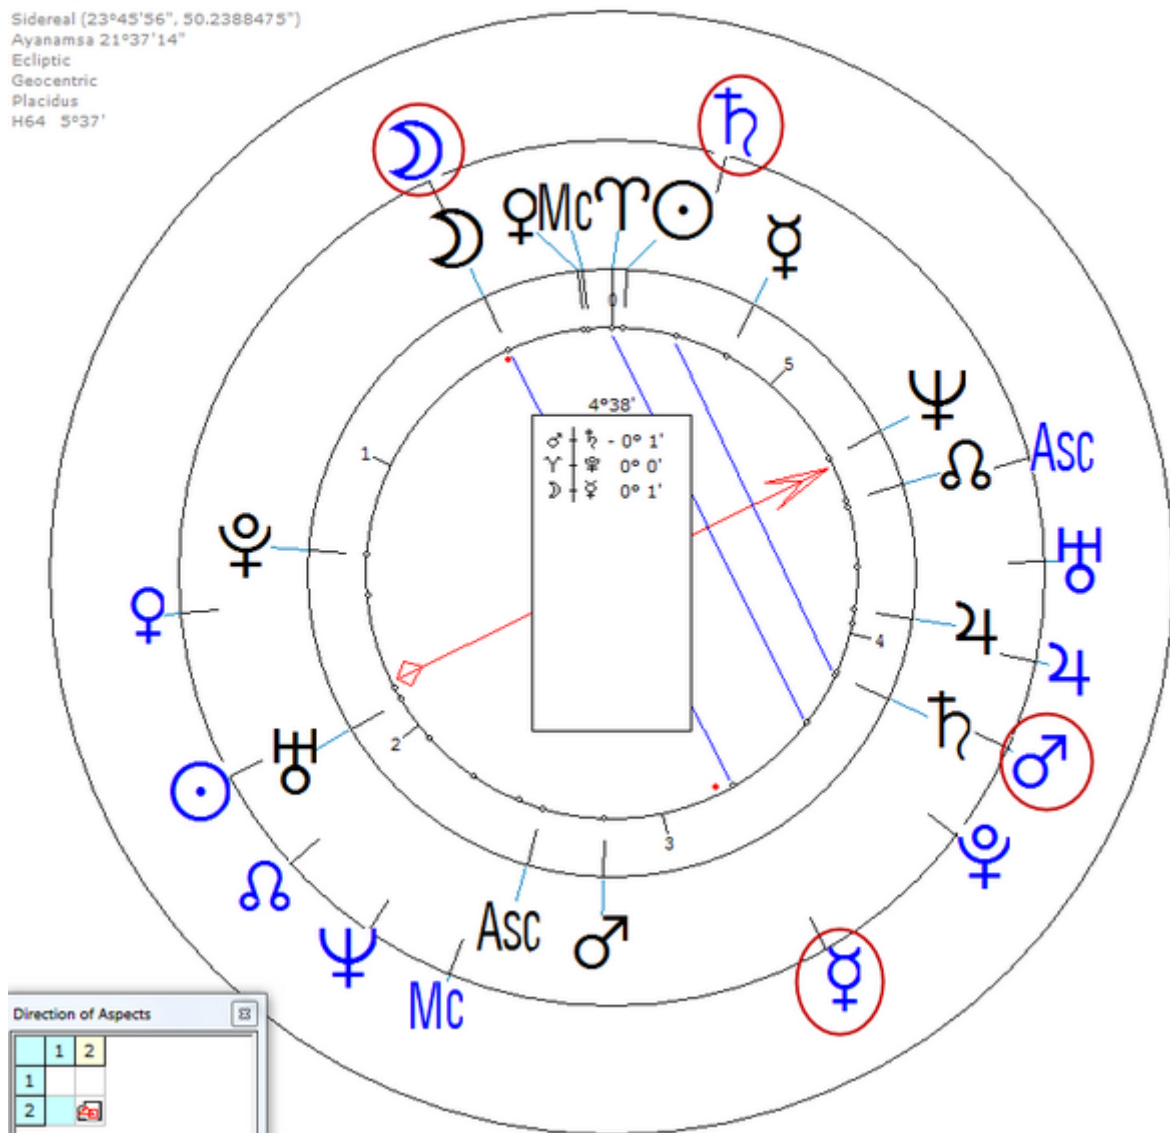

Gaetano, Count of Girgenti

12 January 1846 at 03:30 (= 03:30 AM)Naples, Italy, 40n51, 14e17
Prince of the Two Sicilies and Count of Girgenti.

<https://www.astro.com/astro-databank/Gaetano,_Count_of_Girgenti>

He had unsuccessfully attempted suicide at least once before shooting himself in the head in his hotel room in Lucerne, Switzerland on 26 November 1871

Progressed Lunar Return (Harmonic 64)

Lunar ☾/♀ = Lunar ♂/♄

Gaetano, Count of Girgenti
12 January 1846 Mon 3:30 (GMT+0:57:08) 40n51 14e17
Naples, Italy
Sidereal (23°45'56", 50.2388475")
Ayanamsa 21°37'14"
Ecliptic
Geocentric
Placidus
H64 5°37'